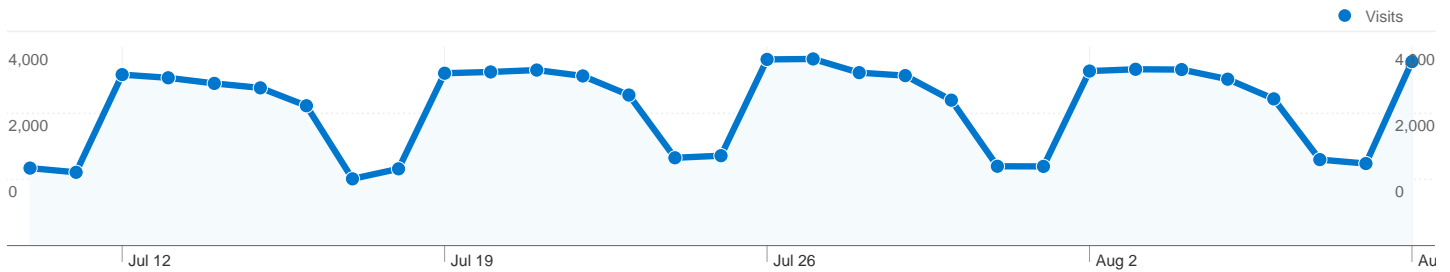

# Посещаемость портала Команда профессионалов CREW

Jul 10, 2010 - Aug 9, 2010

Comparing to: Site

This custom dimension resulted in 87,203 Visits via 31 days

New tab

| Visits                    |        | Pageviews                |  |
|---------------------------|--------|--------------------------|--|
| <b>87,203</b>             |        | <b>176,542</b>           |  |
| % of Site Total: 100.00%  |        | % of Site Total: 100.00% |  |
| Day                       | Visits | Pageviews                |  |
| Tuesday, July 27, 2010    | 3,764  | 7,930                    |  |
| Monday, July 26, 2010     | 3,755  | 8,366                    |  |
| Monday, August 9, 2010    | 3,710  | 7,354                    |  |
| Tuesday, August 3, 2010   | 3,556  | 6,997                    |  |
| Wednesday, August 4, 2010 | 3,550  | 6,928                    |  |
| Wednesday, July 21, 2010  | 3,540  | 6,983                    |  |
| Monday, August 2, 2010    | 3,520  | 7,167                    |  |
| Tuesday, July 20, 2010    | 3,502  | 6,782                    |  |
| Wednesday, July 28, 2010  | 3,488  | 7,213                    |  |
| Monday, July 19, 2010     | 3,476  | 7,621                    |  |
| Monday, July 12, 2010     | 3,448  | 6,643                    |  |
| Thursday, July 29, 2010   | 3,428  | 7,115                    |  |
| Thursday, July 22, 2010   | 3,421  | 7,393                    |  |
| Tuesday, July 13, 2010    | 3,384  | 6,592                    |  |
| Thursday, August 5, 2010  | 3,356  | 6,672                    |  |
| Wednesday, July 14, 2010  | 3,271  | 6,471                    |  |
| Thursday, July 15, 2010   | 3,181  | 6,490                    |  |
| Friday, July 23, 2010     | 3,036  | 6,548                    |  |
| Friday, August 6, 2010    | 2,959  | 5,960                    |  |
| Friday, July 30, 2010     | 2,933  | 6,111                    |  |
| Friday, July 16, 2010     | 2,820  | 5,656                    |  |